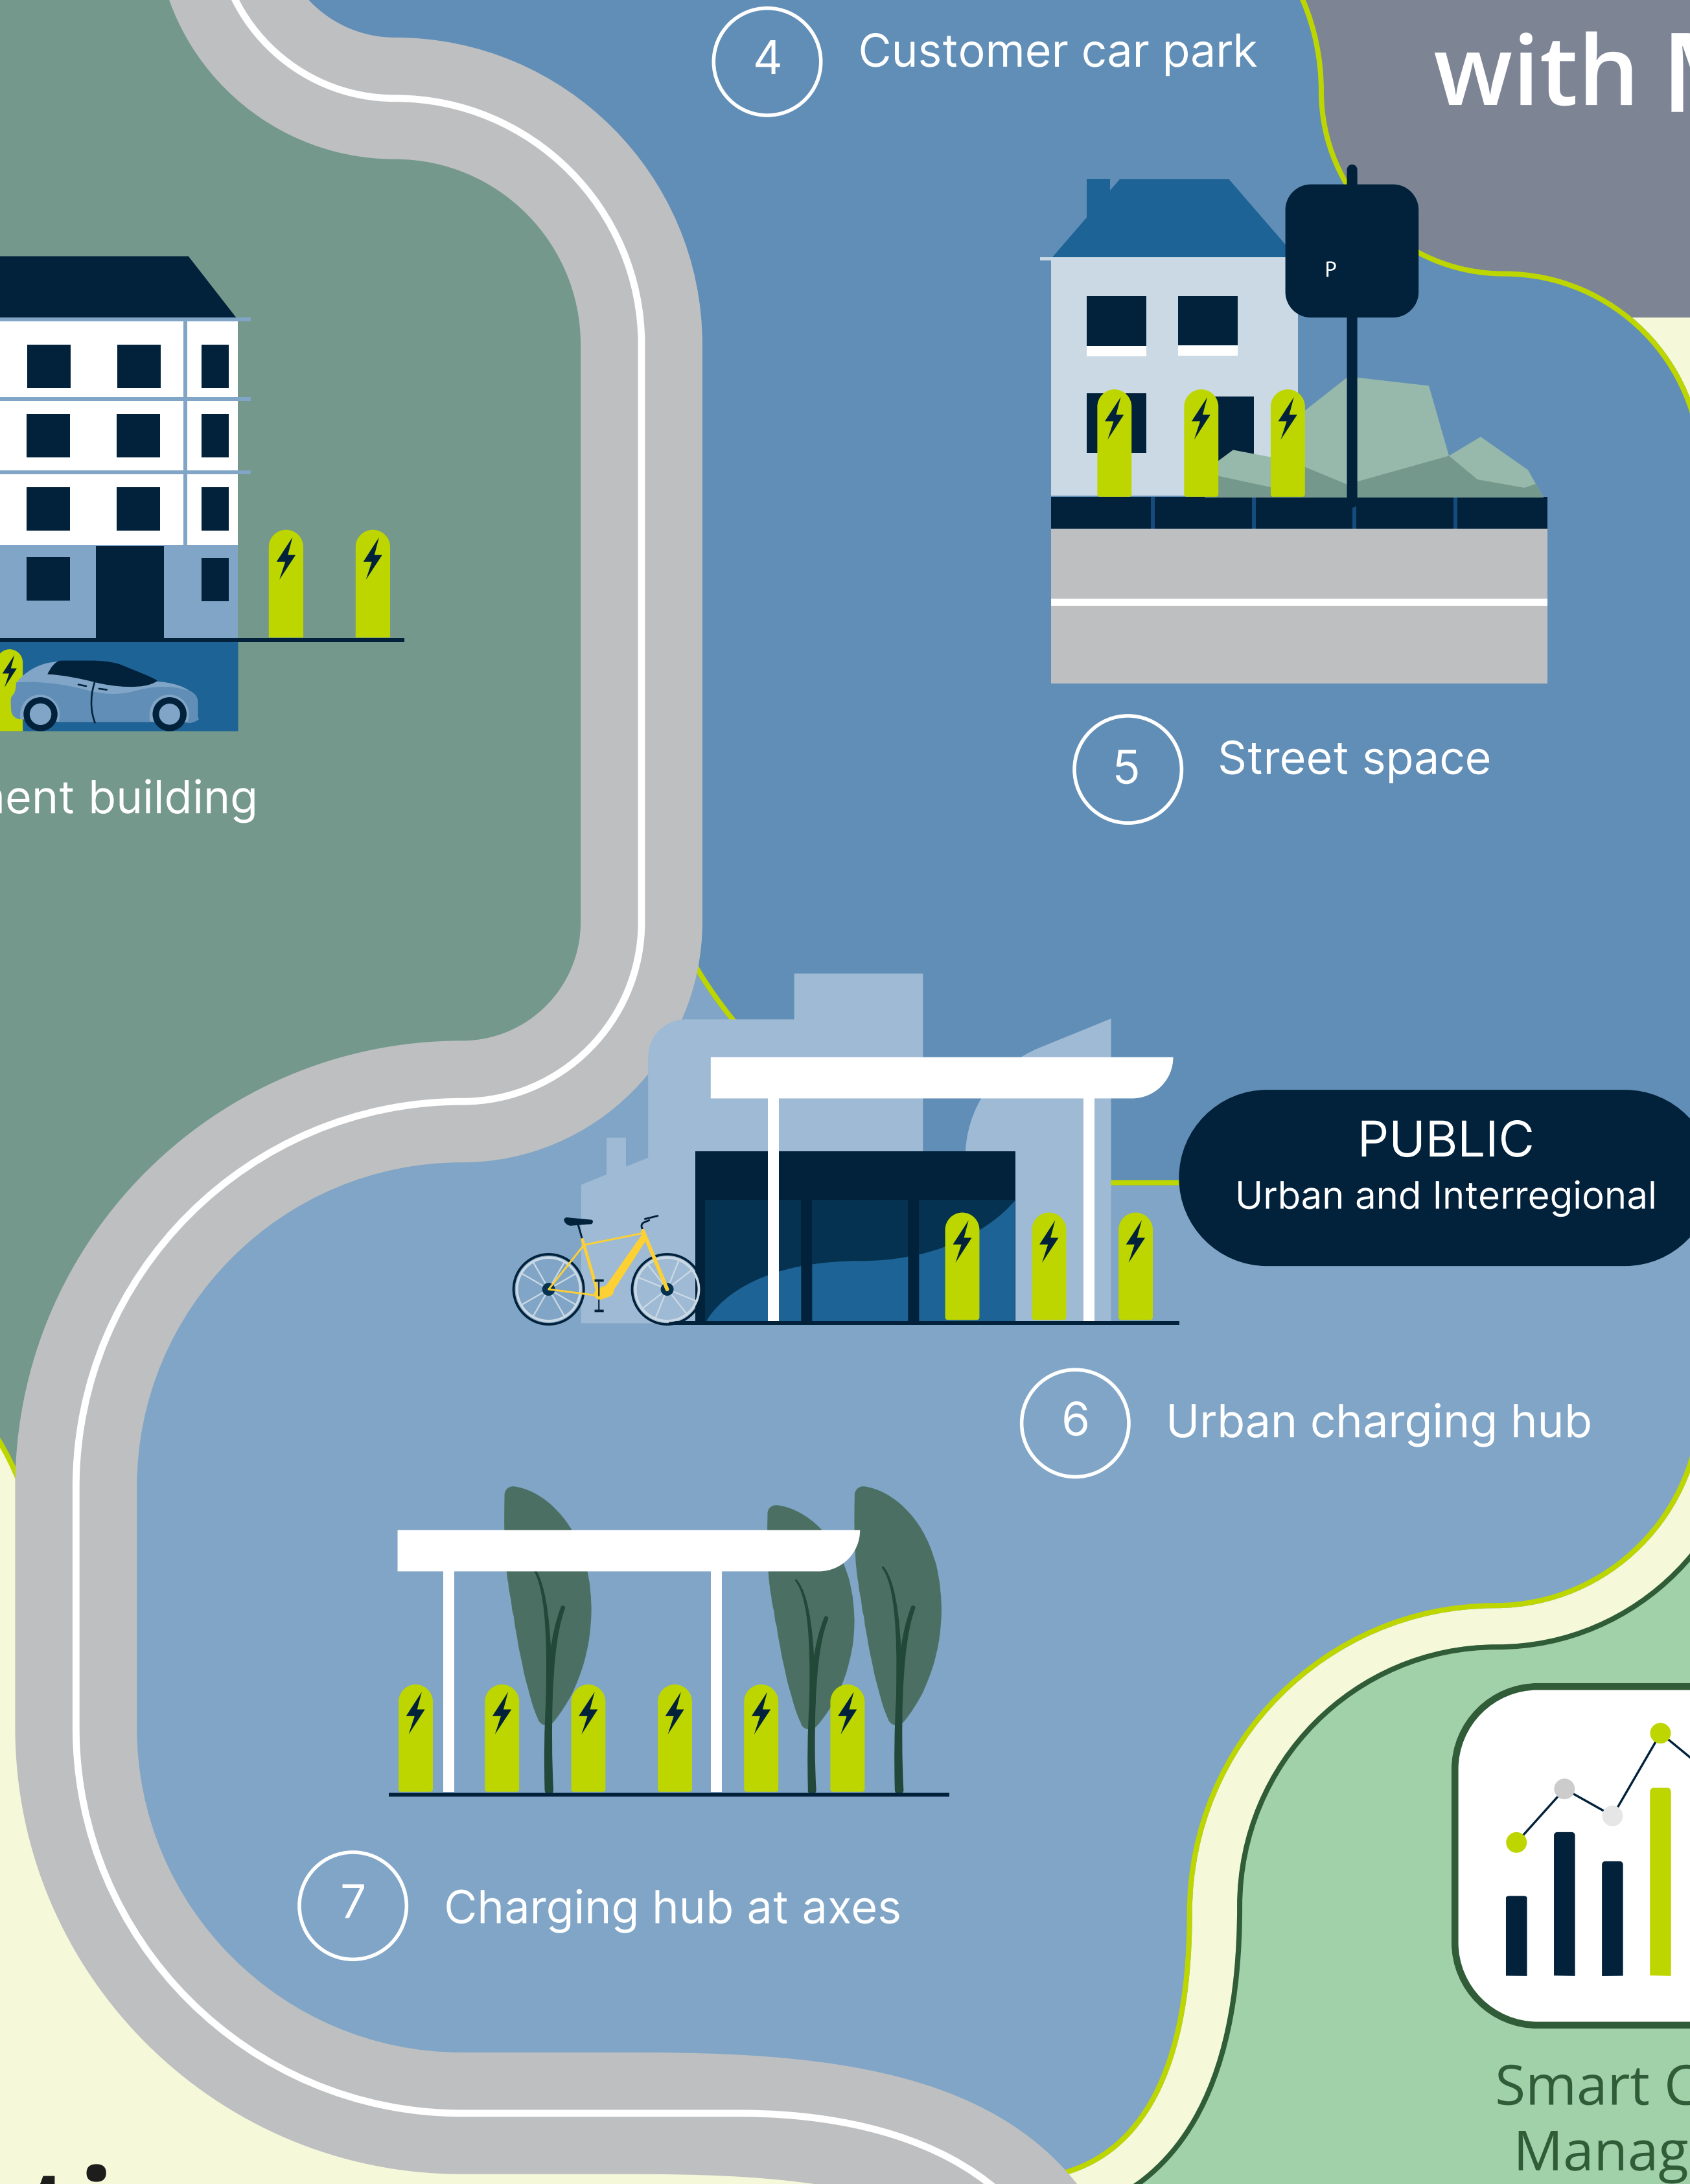

- Base CPMS
- Invoice & Payment
- Roaming
- Smart Charging
- Energy Systems

eMobility smart & easy with M2CHARGE

Charging Infrastructure

How M2CHARGE works

[ui!] M2CHARGE City

Smart City Manager

[ui!] DATALAB
[ui!] COCKPIT
[ui!] UrbanPulse

Open Urban Data Platform

Use Cases

Source: Nationalen Leitstelle Ladeinfrastruktur

Complete Turnkey Solution

Planning, approval, installation, hardware and software and operation - all from one source

Electricity